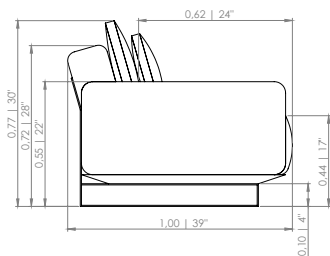

Configurações de Chaise

- Chaise 121 - 1ass(101) + 1mesa(30) + 1alm/enc(90x50) + 2alm/dec(40x40) + 1alm/rim(50x30)
- Chaise 151 - 1ass(131) + 1mesa(30) + 1alm/enc(90x50) + 2alm/dec(40x40) + 1alm/rim(50x30)