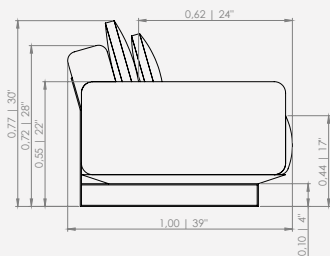

MODULAÇÕES

Float

Configurações com 2 assentos e 2 braços

- Módulo 208 - 2ass(71) + 2br(33) + 2alm/enc(55x50) + 1alm/dec(40x40) + 1alm/rim(50x30)
- Módulo 238 - 2ass(86) + 2br(33) + 2alm/enc(70x50) + 1alm/dec(40x40) + 1alm/rim(50x30)
- Módulo 268 - 2ass(101) + 2br(33) + 2alm/enc(85x50) + 1alm/dec(40x40) + 1alm/rim(50x30)
- Módulo 298 - 2ass(116) + 2br(33) + 2alm/enc(100x50) + 1alm/dec(40x40) + 1alm/rim(50x30)

Configurações com 2 assentos e 1 mesa

- Módulo 162 - 2ass(71) + 1mesa(30) + 2alm/enc(55x50) + 1alm/dec(40x40) + 1alm/rim(50x30)
- Módulo 192 - 2ass(86) + 1mesa(30) + 2alm/enc(70x50) + 1alm/dec(40x40) + 1alm/rim(50x30)
- Módulo 222 - 2ass(101) + 1mesa(30) + 2alm/enc(85x50) + 1alm/dec(40x40) + 1alm/rim(50x30)
- Módulo 252 - 2ass(116) + 1mesa(30) + 2alm/enc(100x50) + 1alm/dec(40x40) + 1alm/rim(50x30)

Configurações com 2 assentos e sem braço

- Módulo 142 - 2ass(71) + 2alm/enc(55x50) + 1alm/dec(40x40) + 1alm/rim(50x30)
- Módulo 172 - 2ass(86) + 2alm/enc(70x50) + 1alm/dec(40x40) + 1alm/rim(50x30)
- Módulo 202 - 2ass(101) + 2alm/enc(85x50) + 1alm/dec(40x40) + 1alm/rim(50x30)
- Módulo 232 - 2ass(116) + 2alm/enc(100x50) + 1alm/dec(40x40) + 1alm/rim(50x30)

Configuração com 3 assentos e 1 mesa

- Módulo 323 - 3ass(101) + 1mesa(30) + 3alm/enc(85x50) + 2alm/dec(40x40) + 1alm/rim(50x30)

Configuração com 3 assentos, 1 braço e 1 mesa

- Módulo 356 - 3ass(101) + 1br(33) + 1mesa(30) + 3alm/enc(85x50) + 2alm/dec(40x40) + 1alm/rim(50x30)

Configurações com 2 assentos, 1 braço e 1 mesa