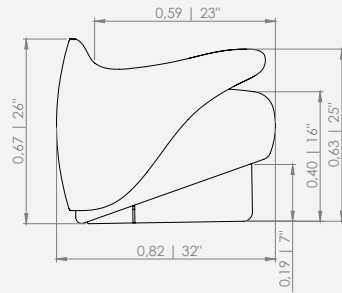

MODULAÇÕES

Jaiba