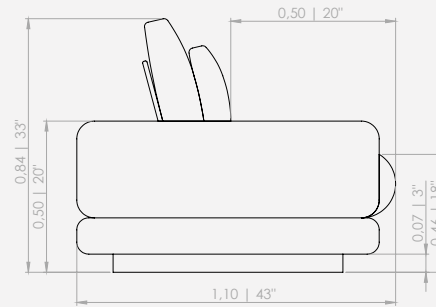

Módulos com encosto baixo