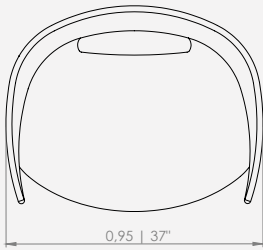

MODULAÇÕES

Jaiba