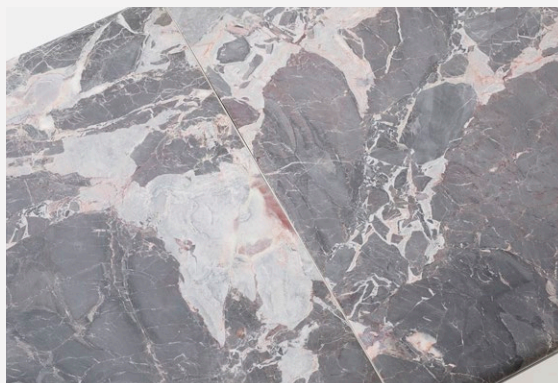

Configurações de Mesa

- Mesa 220x110
- Mesa 240x110
- Mesa 260x115
- Mesa 280x115
- Mesa 300x115
- Mesa 320x115
- Mesa 360x115
- Mesa 400x115