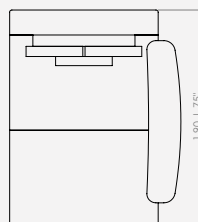

Configurações de Chaise

- Chaise 121 - 1ass(101) + 1mesa(30) + 1alm/enc(90x50) + 2alm/dec(40x40) + 1alm/rim(50x30)
- Chaise 151 - 1ass(131) + 1mesa(30) + 1alm/enc(90x50) + 2alm/dec(40x40) + 1alm/rim(50x30)