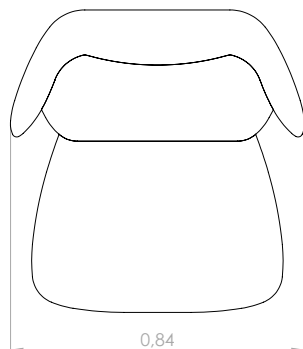

DESCRIÇÃO DO PRODUTO

ASSENTO: HR + ULTRACEL + FIBRA

ENCOSTO: HR + SOFT + FIBRA

PÉS: PADRÃO

OBSERVAÇÕES: PRODUTO INDISPONÍVEL EM MEDIDAS ESPECIAIS

DESCRIPTION OF PRODUCT

SEAT: HR + ULTRACEL + FIBER

BACKREST: HR + SOFT + FIBER

FOOT: STANDARD

NOTES: PRODUCT NOT AVAILABLE IN CUSTOM SIZES

DESCRIPCIÓN DEL PRODUCTO

ASIENTO: HR + ULTRACEL + FIBRA

RESPALDO: HR + SOFT + FIBRA

PIES: ESTÁNDAR

OBSERVACIONES: PRODUCTO NO DISPONIBLE EN MEDIDAS ESPECIALES

Configuração de Poltrona
Poltrona 84 - 1ass(72)