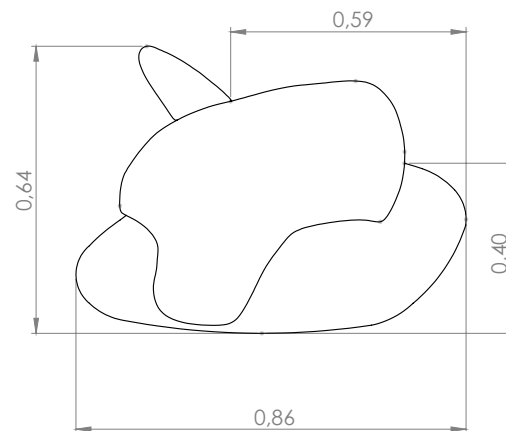

DESCRIÇÃO DO PRODUTO

ASSENTO: FIXO - PERCINTA - HR + ULTRACEL + FIBRA

ENCOSTO: FIXO - HR + FIBRA

OPCIONAIS: BASE FIXA OU GIRATÓRIA

OBSERVAÇÃO: PRODUTO INDISPONÍVEL EM COURO, TECIDO SINTÉTICO E MEDIDAS ESPECIAIS.

DESCRIPTION OF PRODUCT

SEAT: FIXED - ELASTIC BELT - HR + ULTRACEL + FIBER

BACKREST: FIXED - HR + ULTRACEL + FIBER

OPTIONAL: FIXED OR ROTATING BASE

NOTES: PRODUCT NOT AVAILABLE IN LEATHER, SYNTHETIC FABRIC OR CUSTOM SIZES.

DESCRIPCIÓN DEL PRODUCTO

ASIENTO: FIJO - CINTURÓN ELÁSTICO - HR + ULTRACEL + FIBRA

RESPALDO: FIJO - HR + ULTRACEL + FIBRA

OPCIONALE: BASE FIJA O GIRATORIA

OBSERVACIONES: PRODUCTO NO DISPONIBLE EN CUERO NI EN TELA SINTETICA O MEDIDAS ESPECIALES.