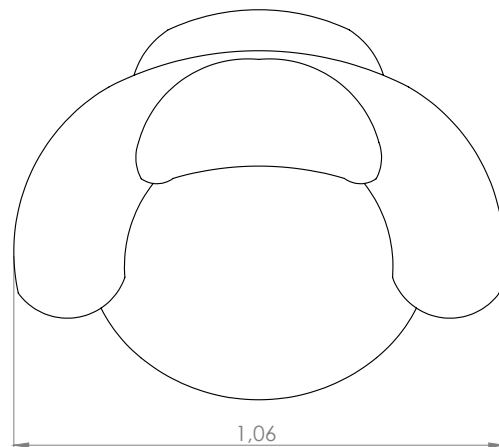

DESCRIÇÃO DO PRODUTO

ASSENTO: FIXO - PERCINTA - HR + ULTRACEL + FIBRA

ENCOSTO: FIXO - HR + FIBRA

OPCIONAIS: BASE FIXA OU GIRATÓRIA

OBSERVAÇÃO: PRODUTO INDISPONÍVEL EM COURO, TECIDO SINTÉTICO E MEDIDAS ESPECIAIS.

DESCRIPTION OF PRODUCT

SEAT: FIXED - ELASTIC BELT - HR + ULTRACEL + FIBER

BACKREST: FIXED - HR + ULTRACEL + FIBER

OPTIONAL: FIXED OR ROTATING BASE

NOTES: PRODUCT NOT AVAILABLE IN LEATHER, SYNTHETIC FABRIC OR CUSTOM SIZES.

DESCRIPCIÓN DEL PRODUCTO

ASIENTO: FIJO - CINTURÓN ELÁSTICO - HR + ULTRACEL + FIBRA

RESPALDO: FIJO - HR + ULTRACEL + FIBRA

OPCIONALE: BASE FIJA O GIRATORIA

OBSERVACIONES: PRODUCTO NO DISPONIBLE EN CUERO NI EN TELA SINTETICA O MEDIDAS ESPECIALES.